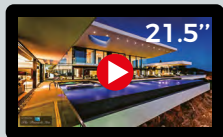

D=127.5mm

Use the PAIR OF CABLES ADJUSTABLE (1035019001) to link VM LIGHT&PLAYs