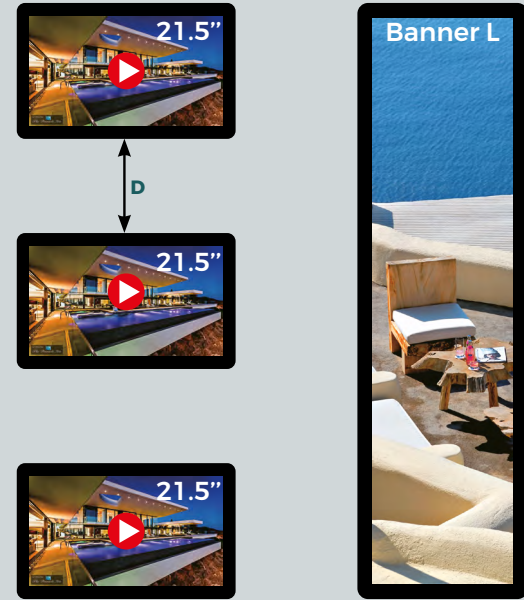

51,5MM CABLES provided with VM LIGHT&PLAYs

D=236.5mm

Use the PAIR OF CABLES ADJUSTABLE (1035019001) to link VM LIGHT&PLAYs