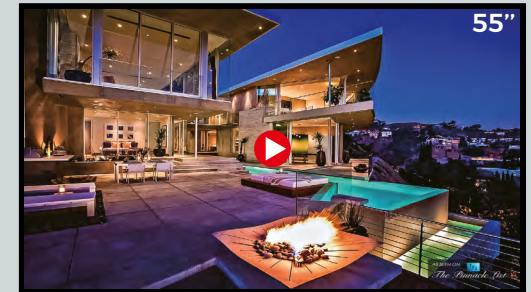

D=216.5mm

Use the PAIR OF CABLES ADJUSTABLE (1035019001) to link VM LIGHT&PLAYs