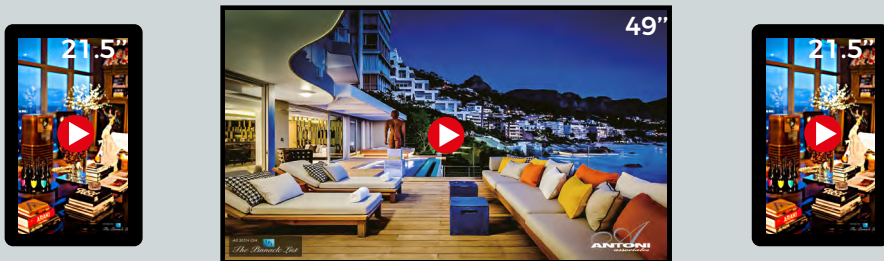

D=51.5mm

51,5MM CABLES provided with VM LIGHT&PLAYs

Distance between VM LIGHT&PLAYs: D=140mm

Use the PAIR OF CABLES ADJUSTABLE (1035019001) to link VM LIGHT&PLAYs

D=51.5mm

51,5MM CABLES provided with VM LIGHT&PLAYs