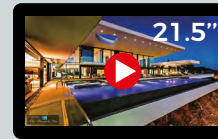

D=216.5mm

Use the PAIR OF CABLES ADJUSTABLE (1035019001) to link VM LIGHT&PLAYs