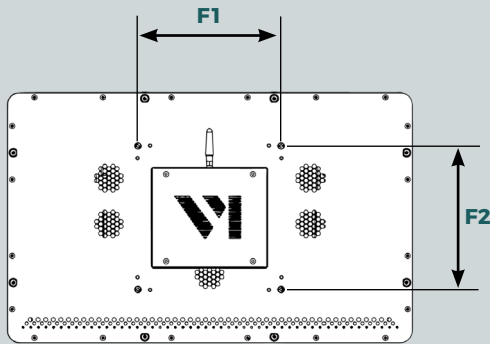

DIMENSIONS (mm)

Diagonal	A	B	C1	C2	D	E1	E2	F1	F2
21.5"	530	327	24.5	53	170	30	28	200	200
24"	581	358	24.5	53	170	30	28	200	200

* D is the distance between suspension cables.

* VM LIGHT&PLAY 21.5" and 24" come with 4 clips
VM TWO CLIP SECURE FIX