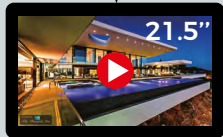

D=127.5mm

Use the PAIR OF CABLES ADJUSTABLE (1035019001) to link VM LIGHT&PLAYs