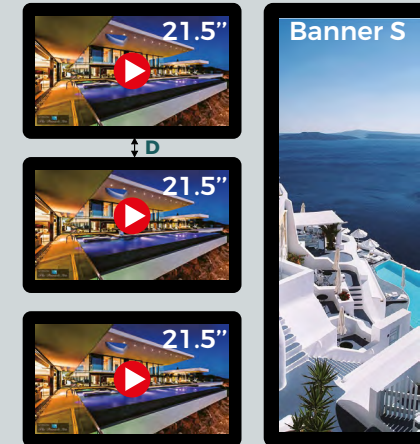

D=51.5mm

51,5MM CABLES provided with VM LIGHT&PLAYs