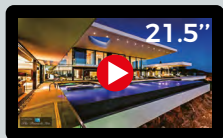

D=127.5mm

Use the PAIR OF CABLES ADJUSTABLE (1035019001) to link VM LIGHT&PLAYs