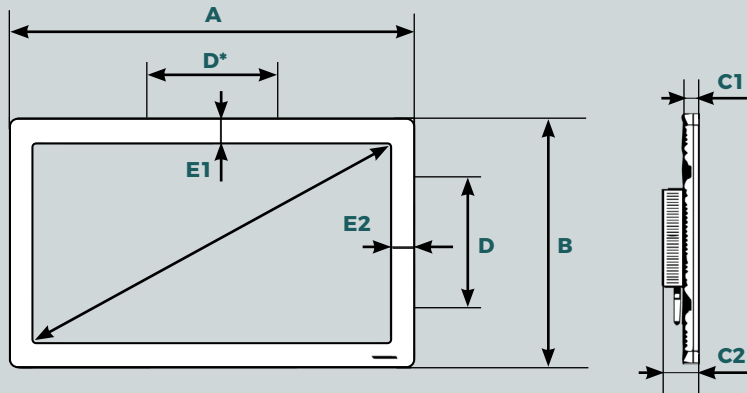

DIMENSIONS (mm)

Diagonal	A	B	C1	C2	D	E1	E2	F1	F2
21.5"	530	327	24.5	53	170	30	28	200	200
24"	581	358	24.5	53	170	30	28	200	200

* D is the distance between suspension cables.

* VM LIGHT&PLAY 21.5" and 24" come with 4 clips
VM TWO CLIP SECURE FIX