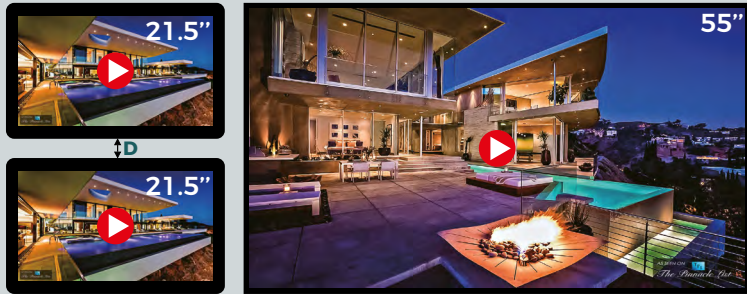

D=51.5mm

51,5MM CABLES provided with VM LIGHT&PLAYs